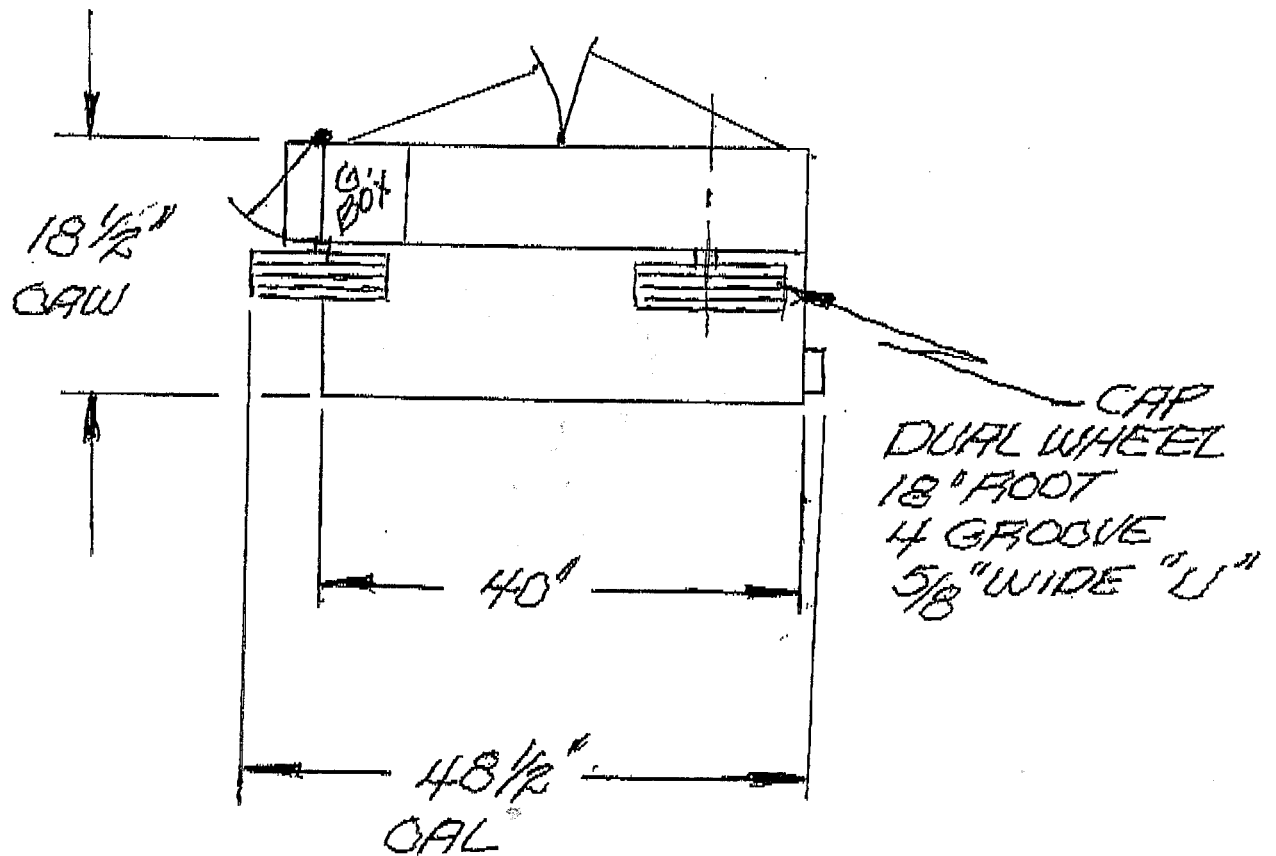

CAP 474 (USM)
18" DUAL DRY
MOD D-18 CAP
S/N 640151

APPROX. 4' HIGH, 4 450#

SHIP COMPANION CARRIER

D. Chimes