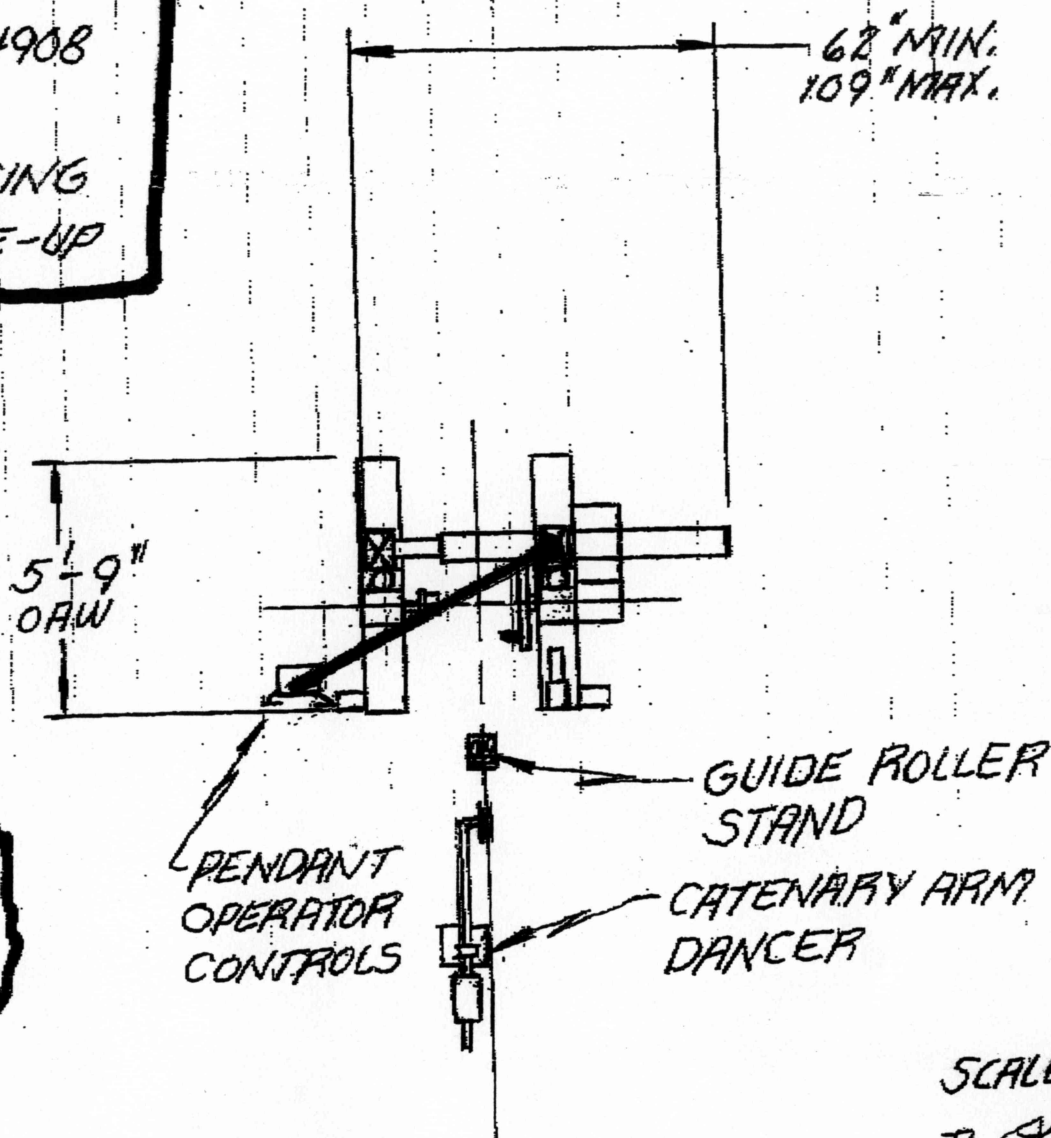

# TKU 728

MOD. D4-876, S/N-4908

DATE-1995

FRESH 96" TRAVERSING  
PORTAL STYLE TAKE-UP

REEL WIDTH  
- 16" MIN.  
- 62" MAX.

OAW - 9'-5"

SCALE  $\approx 1/4" = 1'-0"$   
D. J. [Signature] 8/4/06